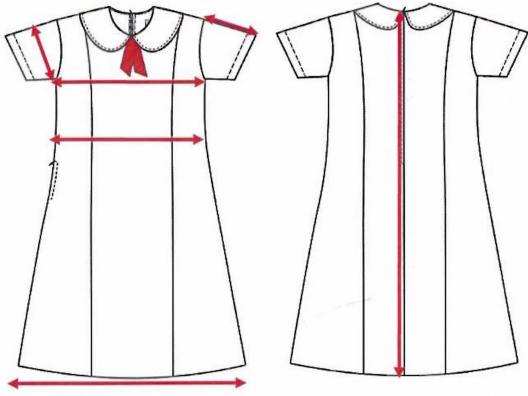

## Wingham Public School Summer Dress

1464001 / Custom

Trutex Bespoke (120g - 65% Polyester / 35% Cotton)

### DESCRIPTION