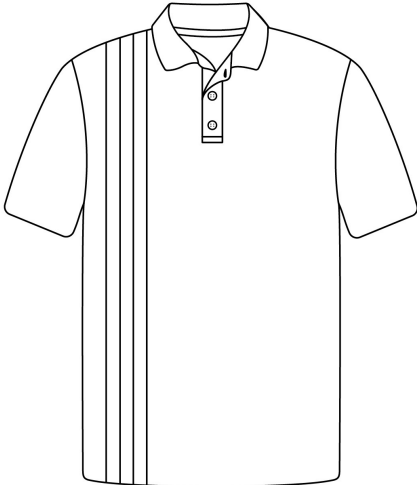

CB MTO Fancy S/S Polo

CBSF97 / Custom

Poly Face - Cotton Back (180g - 60% Cotton / 40% Polyester)

DESCRIPTION

Fancy Short Sleeve Polo

FEATURES & BENEFITS

Crease Resistant

Help them look wrinkle free throughout the day

UPF Rated

Australian Government tested UPF ratings means we've got the Slip and Slap covered for you.

Moisture Management

Breathable fabric technology to keep them cool

LW Reid Childrens Unisex Size Guide

TO FIT	2	3	4	6	8	10	12	14	16	18	20
Height(cm)	92	100	108	120	130	140	150	160	170		
Chest(cm)	56	58	60	64	68	72	76	80	86		
Waist(cm)	54	55	56	58	60	64	68	72	76		

LW Reid Adult Size Guide

TO FIT	S	M	L	XL	2X	3X	4X	5X	6X
Chest(cm)	90	95	100	105	110	115	120	125	130
Waist(cm)	82	87	92	97	102	107	112	117	122