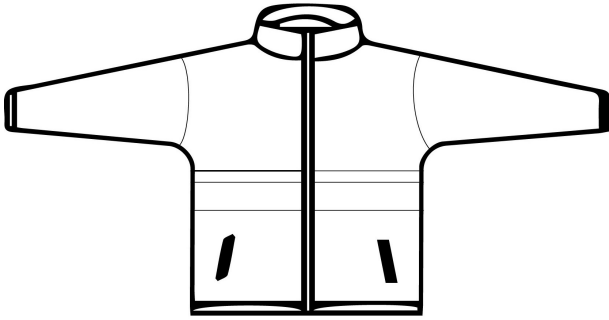

Loose Long Line Sport Jacket with Polar Fleece Lining

MTASP57 / Special

Microfibre (115g - 100% Polyester)

DESCRIPTION

Loose Long Line Sport Jacket with Polar Fleece Lining

FEATURES & BENEFITS

Water Repellent

Soft Quiet

Loud performance without the fabric noise

LW Reid Childrens Unisex Size Guide

TO FIT	2	3	4	6	8	10	12	14	16	16Y
Height(cm)	92	100	108	120	130	140	150	160	170	
Chest(cm)	56	58	60	64	68	72	76	80	86	
Waist(cm)	54	55	56	58	60	64	68	72	76	

LW Reid Adult Size Guide

TO FIT	S	M	L	XL	2X	3X	4X	5X	6X
Chest(cm)	90	95	100	105	110	115	120	125	130
Waist(cm)	82	87	92	97	102	107	112	117	122

Trutex Boys Size Guide

TO FIT	4	6	8	10	12	14	16	18	20	22	24
Chest(cm)	61	66	71	76	81	86	91	97	102	107	112