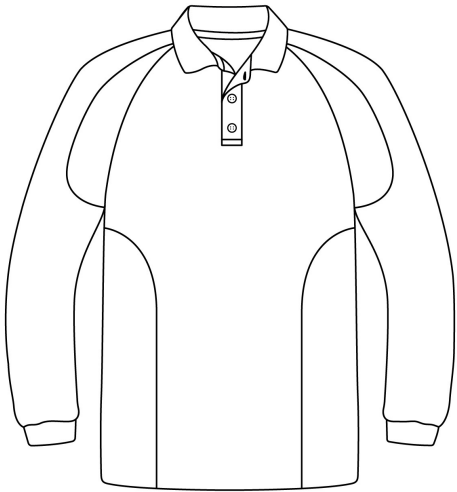

# Fancy Long Sleeve Polo

CBLF21 / Special

Poly Face - Cotton Back (180g - 60% Cotton / 40% Polyester)

**DESCRIPTION**

Fancy Long Sleeve Polo