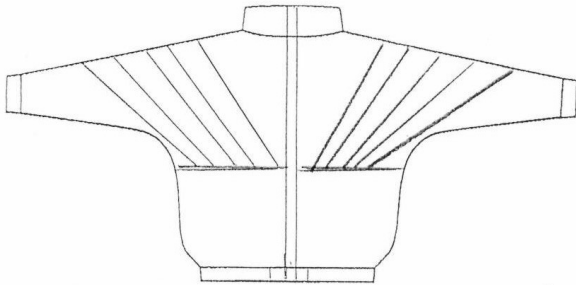

Loose Long Line Sport Jacket

MTP61 / Special

Microfibre (115g - 100% Polyester)

DESCRIPTION

Loose Long Line Sport Jacket

FEATURES & BENEFITS

Water Repellent

Jump in the puddle (but don't try swimming in it)

Crease Resistant

Help them look wrinkle free throughout the day

UPF Rated

Australian Government tested UPF ratings means we've got the Slip and Slap covered for you.

Soft Quiet

Loud performance without the fabric noise

Childrens Unisex Size Guide

TO FIT	2	3	4	6	8	10	12	14Y	16Y
Height(cm)	92	100	108	120	130	140	150	160	170
Chest(cm)	56	58	60	64	68	72	76	80	86
Waist(cm)	54	55	56	58	60	64	68	72	76

Adult Size Guide

TO FIT	S	M	L	XL	2XL	3XL	4XL	5XL	6XL
Chest(cm)	90	95	100	105	110	115	120	125	130
Waist(cm)	82	87	92	97	102	107	112	117	122

Girls Size Guide

TO FIT	4G	6G	8G	10G	12G	14G	16G	16G	20G
Height(cm)	108	120	130	140	150	160	165	170	170
Chest(cm)	60	64	68	74	80	86	90	95	100
Waist(cm)	56	58	60	62	64	66	70	75	80

Ladies Size Guide

TO FIT	12L	14L	16L	18L	20L
Height(cm)	170	170	170	170	170
Chest(cm)	95	100	105	110	115
Waist(cm)	75	80	85	95	100

Item Care Instructions For Gaberdine

Warm Machine Wash

Warm Iron

Do Not Bleach

Do Not Tumble Dry

Warm Rinse, Rinse Well

Line Dry In Shade

Do Not Wring