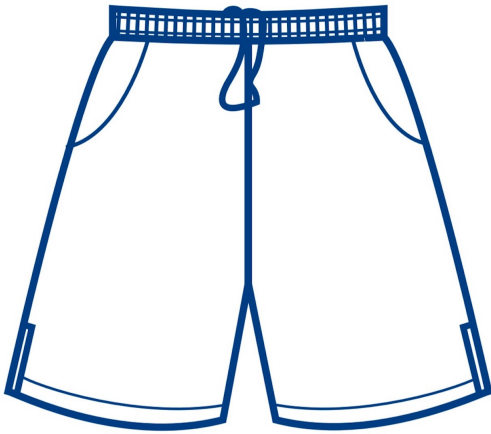

Boys' Sport Short

LR501 / Special

Microfibre (115g - 100% Polyester)

DESCRIPTION

FEATURES & BENEFITS

Water Repellent

Jump in the puddle
(but don't try
swimming in it)

Crease Resistant

Help them look
wrinkle free
throughout the day

UPF Rated

Australian
Government
tested UPF ratings
means we've got
the Slip and Slap
covered for you.

Soft Quiet

Loud performance
without the fabric
noise

Childrens Unisex Size Guide

TO FIT	2	3	4	6	8	10	12	14Y	16Y
Height(cm)	92	100	108	120	130	140	150	160	170
Chest(cm)	56	58	60	64	68	72	76	80	86
Waist(cm)	54	55	56	58	60	64	68	72	76

Adult Size Guide

TO FIT	S	M	L	XL	2XL	3XL	4XL	5XL	6XL
Chest(cm)	90	95	100	105	110	115	120	125	130
Waist(cm)	82	87	92	97	102	107	112	117	122