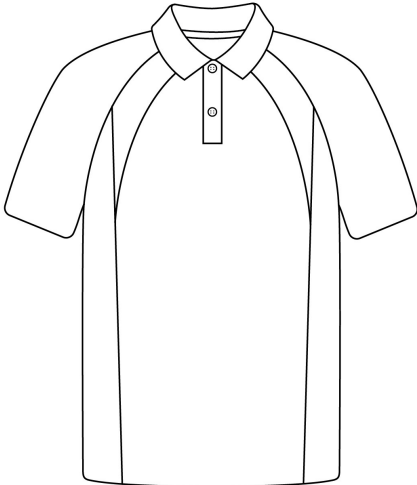

Fancy Short Sleeve Polo

MSF79 / Special
 Micro Mesh (155g - 100% Polyester)
DESCRIPTION
 Fancy Short Sleeve Polo

FEATURES & BENEFITS

UPF Rated

 Australian Government tested UPF ratings means we've got the Slip and Slap covered for you.

Moisture Management

 Breathable fabric technology to keep them cool

Superfine

 Delicate soft feel fabric

LW Reid Childrens Unisex Size Guide

TO FIT	2	3	4	6	8	10	12	14	16	18
Height(cm)	92	100	108	120	130	140	150	160	170	
Chest(cm)	56	58	60	64	68	72	76	80	86	
Waist(cm)	54	55	56	58	60	64	68	72	76	

LW Reid Adult Size Guide

TO FIT	S	M	L	XL	2X	3X	4X	5X	6X
Chest(cm)	90	95	100	105	110	115	120	125	130
Waist(cm)	82	87	92	97	102	107	112	117	122

Trutex Boys Size Guide

TO FIT	4	6	8	10	12	14	16	18	20	22	24
Chest(cm)	61	66	71	76	81	86	91	97	102	107	112