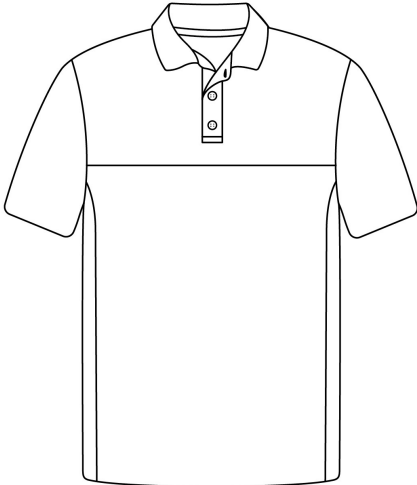

Fancy Short Sleeve Polo

MSF45 / Special
Micro Mesh (155g - 100% Polyester)

DESCRIPTION

Fancy Short Sleeve Polo

FEATURES & BENEFITS

UPF Rated

Australian Government tested UPF ratings means we've got the Slip and Slap covered for you.

Moisture Management

Breathable fabric technology to keep them cool

Superfine

Delicate soft feel fabric

Childrens Unisex Size Guide

TO FIT	2	3	4	6	8	10	12	14Y	16Y
Height(cm)	92	100	108	120	130	140	150	160	170
Chest(cm)	56	58	60	64	68	72	76	80	86
Waist(cm)	54	55	56	58	60	64	68	72	76