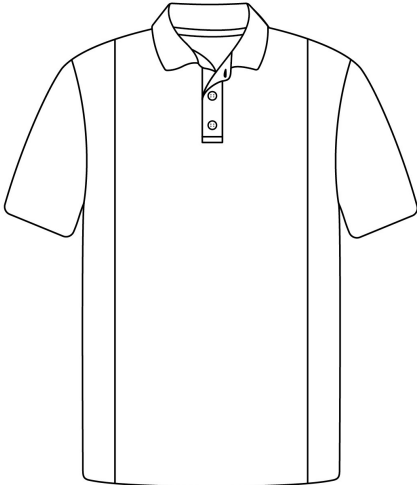

Fancy Short Sleeve Polo

MSF38 / Special

Micro Mesh (155g - 100% Polyester)

DESCRIPTION

Fancy Short Sleeve Polo

FEATURES & BENEFITS

UPF Rated

Australian Government tested UPF ratings means we've got the Slip and Slap covered for you.

Moisture Management

Breathable fabric technology to keep them cool

Superfine

Delicate soft feel fabric

Childrens Unisex Size Guide

TO FIT	2	3	4	6	8	10	12	14Y	16Y
Height(cm)	92	100	108	120	130	140	150	160	170
Chest(cm)	56	58	60	64	68	72	76	80	86
Waist(cm)	54	55	56	58	60	64	68	72	76