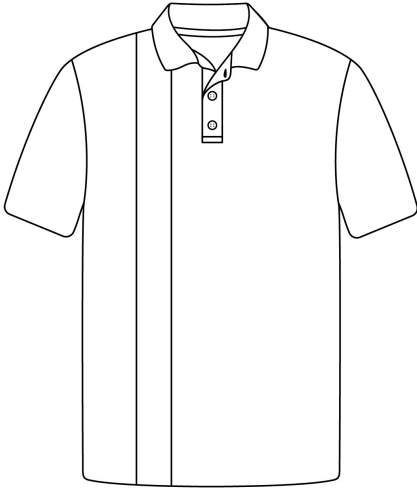

Fancy Short Sleeve Polo

MSF34 / Special

Micro Mesh (155g - 100% Polyester)

DESCRIPTION

Fancy Short Sleeve Polo

FEATURES & BENEFITS

UPF Rated

Australian Government tested UPF ratings means we've got the Slip and Slap covered for you.

Moisture Management

Breathable fabric technology to keep them cool

Superfine

Delicate soft feel fabric

Childrens Unisex Size Guide

TO FIT	2	3	4	6	8	10	12	14Y	16Y
Height(cm)	92	100	108	120	130	140	150	160	170
Chest(cm)	56	58	60	64	68	72	76	80	86
Waist(cm)	54	55	56	58	60	64	68	72	76