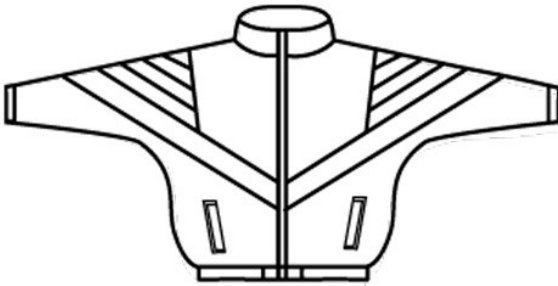

Gathered Hip Length Sport Jacket

MT49 / Special

Microfibre (115g - 100% Polyester)

DESCRIPTION

Gathered Hip Length Sport Jacket

FEATURES & BENEFITS

Water Repellent

Jump in the puddle
(but don't try
swimming in it)