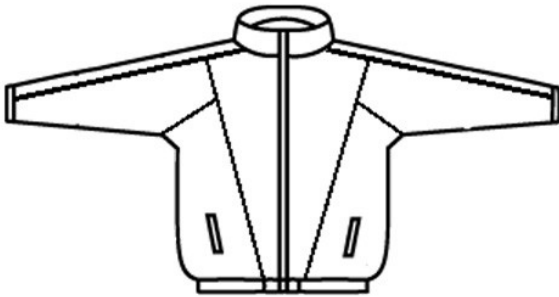

# Gathered Hip Length Sport Jacket

MT30 / Special

Microfibre (115g - 100% Polyester)

## DESCRIPTION

Gathered Hip Length Sport Jacket