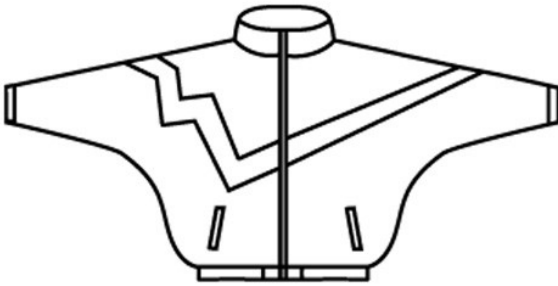

Gathered Hip Length Sport Jacket

MT21 / Special

Microfibre (115g - 100% Polyester)

DESCRIPTION

Gathered Hip Length Sport Jacket

FEATURES & BENEFITS

Water Repellent

Jump in the puddle (but don't try swimming in it)