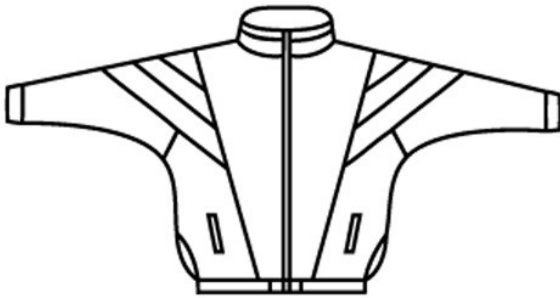

# Gathered Hip Length Sport Jacket

MT2 / Special

Microfibre (115g - 100% Polyester)

## DESCRIPTION

Gathered Hip Length Sport Jacket